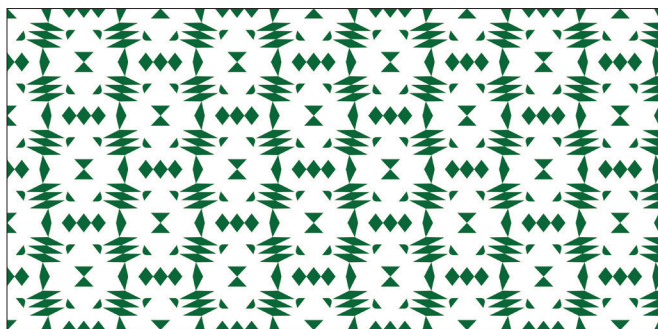

■ Remake sheet PAPIER TIGRE : 270mm×900mm

PAPIER TIGRE

PAPIER TIGRE is a product brand established in 2012 in Paris, and manufactures mainly stationery products. Originally, they were not a stationery expert, but started with a desire to start something innovative with a creative team. Their key concepts are "Innovation" and "Creation". They develop their original items by focusing not only on the design, but also fun to use with considering the importance of graphics, playfulness and practicality. They also design products based on colors, motifs, and designs with a motto of "zero-barrier" that not be bound by any applications and categories. They are excited to deliver high quality "life accessories" from their offices in Paris and Tokyo to users who are active around the desk, in the house, and in the scene of communication!

PAPIER TIGRE TIGRE

stock number	JAN
MTCARP001Z	4 971910 259740