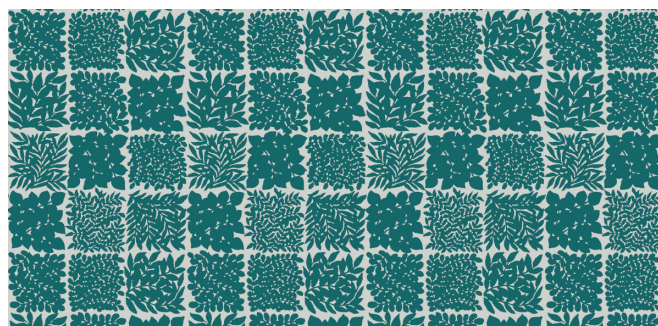

SOU-SOU hanaichimatsu ●

stock number	JAN
MTCARS004Z	 4 971910 280966