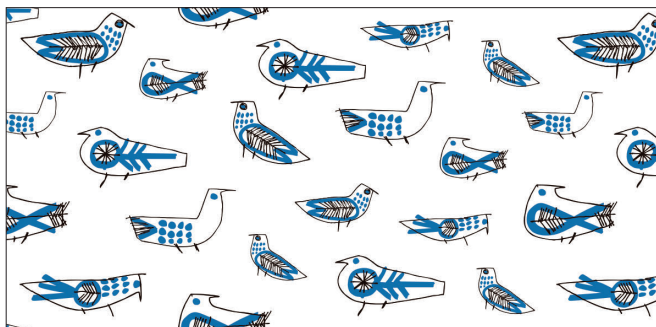

■ Remake sheet Lisa Larson : 270mm×900mm

● - new

LISA LARSON®

Born in 1931 in Härlunda, in the Småland region of Sweden. In 1949, she entered The Gothenburg Ceramic Art School at the age of 18, studying ceramics. In 1954, her graduation work at HDK School for Design and Crafts in Gothenburg was discovered by Stig Lindberg, which gave her the opportunity to work at Gustavsberg where Stig was working as the director of art. She played an important role in the start of the golden age of ceramics in Sweden. In 1979, she left Gustavsberg where she had stayed and worked as a main designer together with Stig Lindberg and Karin Björquist for 25 years. During her time at Gustavsberg, she created over 300 works of art. After leaving Gustavsberg, in 1980 she started to work actively on a freelance basis for companies such as Högånäs, DUKA and J Ceramic. In 1992 she returned to Gustavsberg and opened her own ceramics studio. The number of collectors of her work has seen a huge increase, not just in Sweden but around the world. She holds exhibits all over the world, and even now she continues to be active in creating. Lisa Larson is an older lady who is always thinking about what is the "cutest" in the world, and is a ceramic artist that is representative of Sweden. In a forest a little ways from the city center, she continues to create.

Lisa Larson Retrobirds ●

stock number	JAN
MTCARL001Z	4 971910 280836