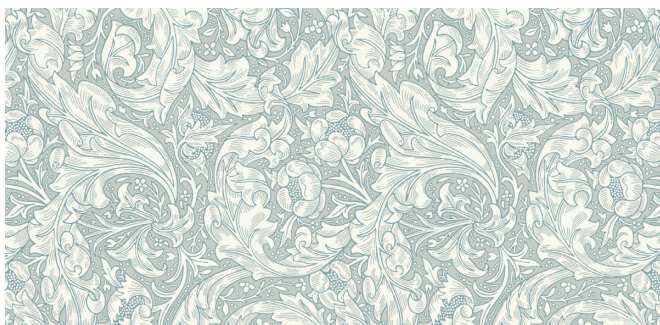

■ Remake sheet Morris & Co.

*Sizes vary depending on the pattern.

● - new

This product is only available in the EU.

EU
ONLY

THE ORIGINAL
MORRIS & Co

FOUNDED BY WILLIAM MORRIS IN 1861

William Morris (1834 - 1896)

William Morris, the great designer, poet, thinker and craftsman, was also known as the father of modern design in the latter part of 19th century in England. Morris found great values in the "pleasure of craft making" and the "beauty of natural materials," and this belief of his became a movement that spread throughout the world. Before long, it reached Japan in the Taisho period as a folk craft movement. About 120 years have passed since William Morris's death, however, the "belief" that he left has been inherited wholeheartedly and his excellent designs and styles survive to this day in Morris & Co.'s interior decor, along with an aesthetic strategy. It is created continuously and distributed around the world. It seems that his quote, "Have nothing in your house that you do not know to be useful or believe to be beautiful," is still meaningful to us living in the present day.

Morris & Co. Bachelors Button Blue ● 270×935mm

stock number	JAN
MTCARW007Z	4 971910 280782