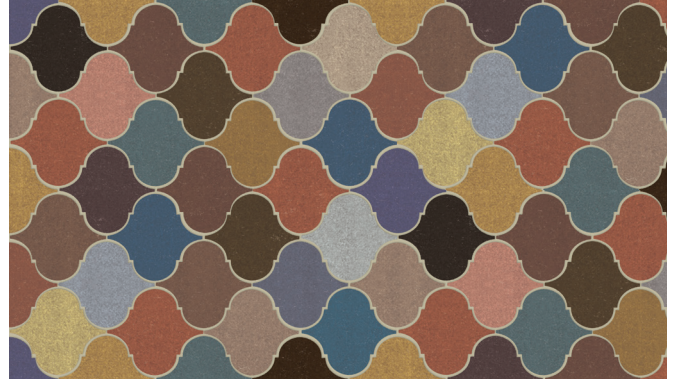

tile flower

stock number	JAN
MTCAF2316Z	4 971910 232101

tile pattern

stock number	JAN
MTCAF2317Z	4 971910 232118

tile vintage

stock number	JAN
MTCAF2318Z	4 971910 232125

tile brick

stock number	JAN
MTCAF2319Z	4 971910 232132