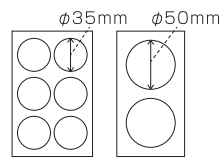

mt CASA Seal

[Japanese Washi material]