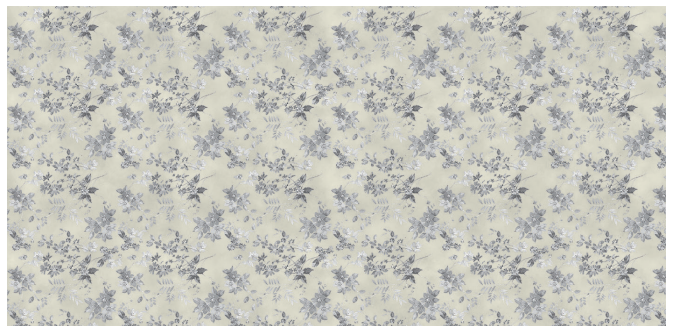

stock number	JAN
MTCAR0066Z	4 971910 264478

colorful diamond pattern

stock number	JAN
MTCAR0067Z	4 971910 264485

white marble

stock number	JAN
MTCAR0068Z	4 971910 264492

herringbone

stock number	JAN
MTCAR0069Z	4 971910 264508