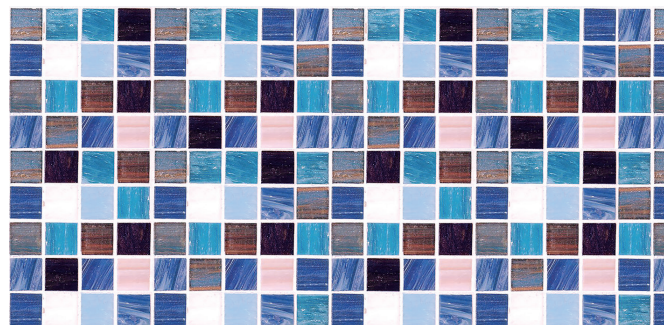

mosaic tile

stock number	JAN
MTCAR0072Z	4 971910 264539