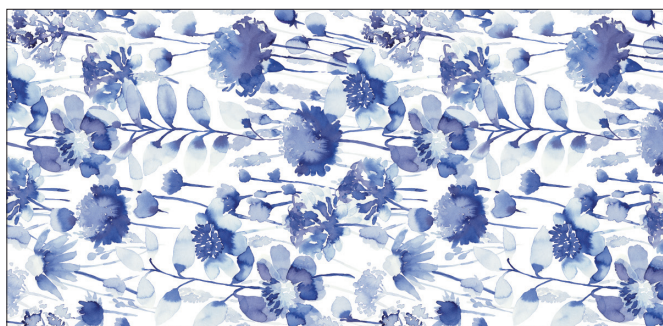

bluebellgray Anya ●

stock number	JAN
MTCARB001Z	4 971910 280881

bluebellgray Rothesay ●

stock number	JAN
MTCARB002Z	4 971910 280898

bluebellgray Archie ●

stock number	JAN
MTCARB003Z	4 971910 280904

bluebellgray Corran ●