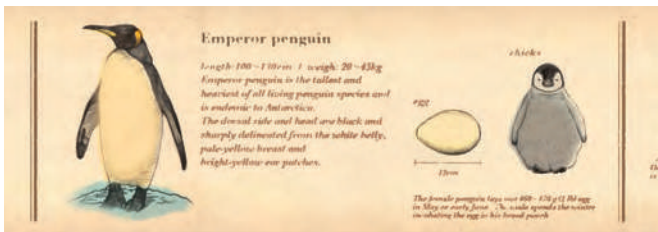

mt ex encyclopedia marine creature [30mm x 10m]

stock number	JAN
MTEX1P70Z	4 971910 185766
Size of package (mm)	Packs / Inner box
φ48 x H30	40packs