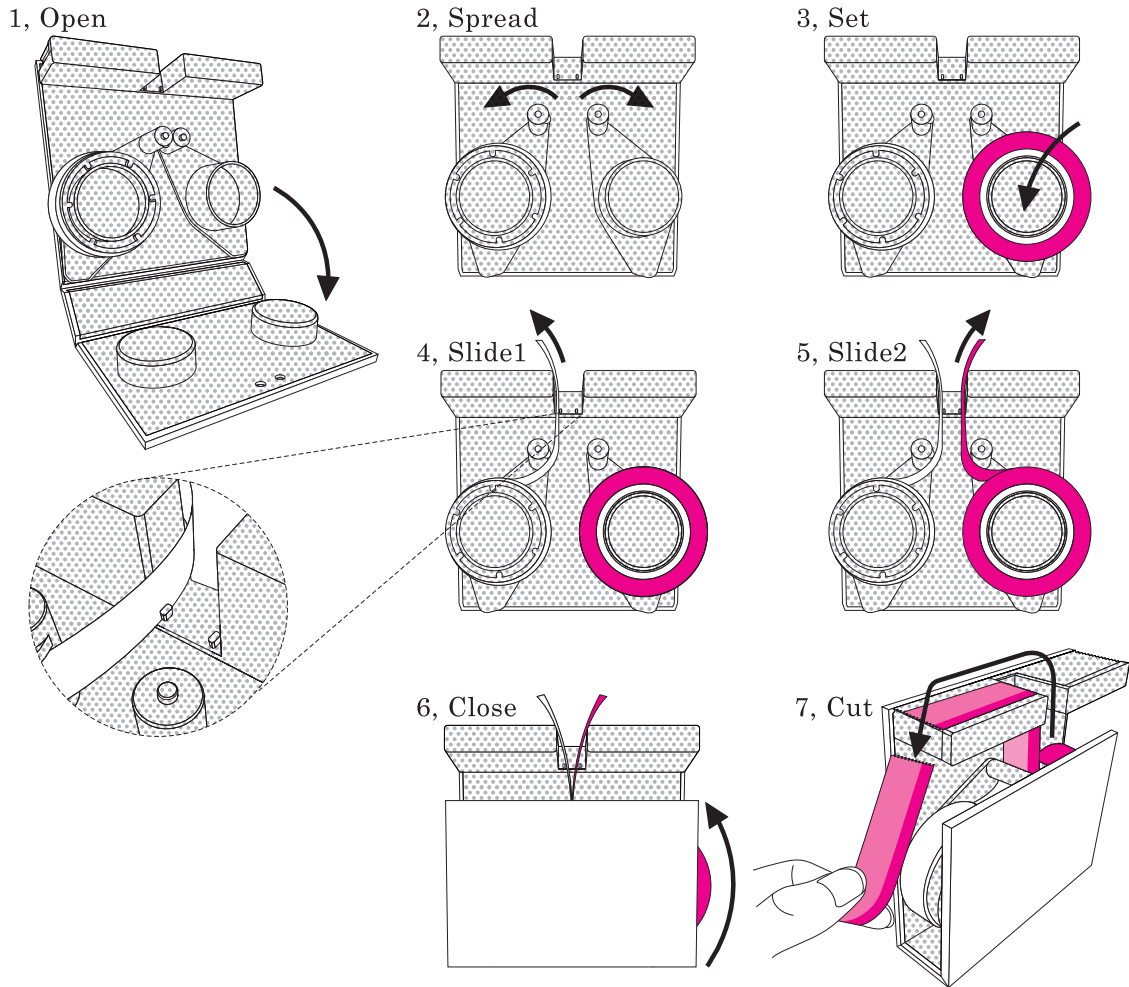

How to use “tape cutter twins”

Make your own sticky notes by putting the sticky side of 10 mm and 15 mm tape placed in the product together. It can be used as a tape cutter which can cut two types of tape.

2 rolls contained in plastic film width/length of tape: 10mm × 10m

	Size of package (mm)	Quantity in package
Smallest package	φ41 × H20	2pieces
Inner box	W206 × D142 × H142	90packs
Case	W640 × D310 × H315	12boxes
	Color	Stock number / JAN

refill tapes
for mt cutter twins
MTTCPO1Z