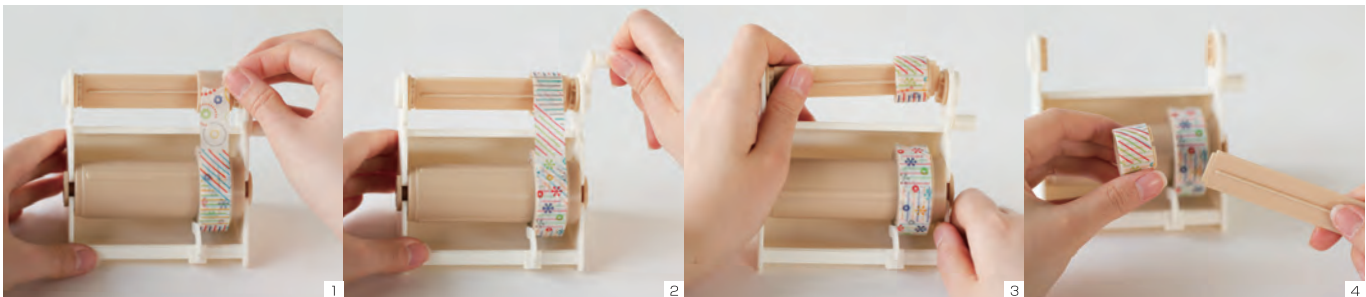

1 Place mt on the roller and fix the end of mt to the upper mini round core.

2 Rotate the small grip to transfer the lower mt to the upper roll.

3 After the desired amount of mt has been wound, cut mt with scissors or a cutter.

4 When completed, remove the mini masking tape from the holder.