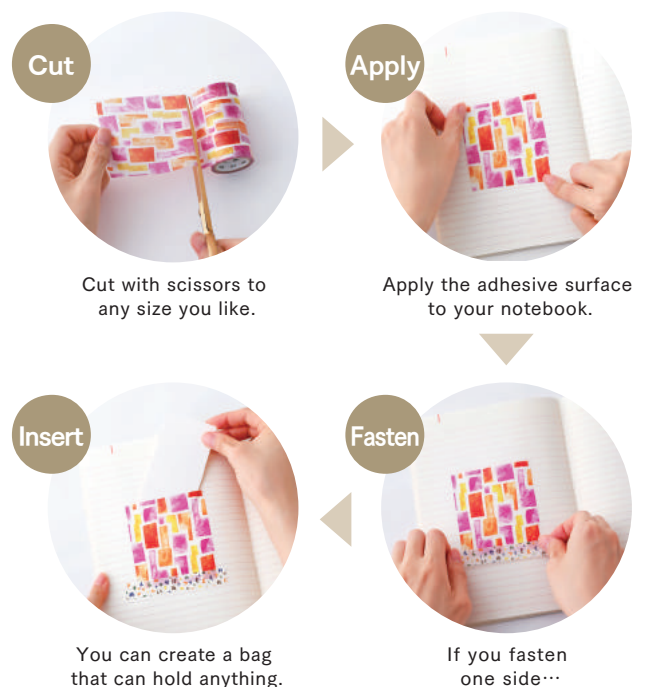

[50mm, 75mm, 115mm] ● - new

	Size of package (mm)		Quantity in package	
	mt pocket (50mm×5m)	Smallest package	W40 × D40 × H50	1 piece
Inner box		W128 × D160 × H245	10 packs	
mt pocket (75mm×5m)	Smallest package	W40 × D40 × H75	1 piece	
	Inner box	W128 × D160 × H245	10 packs	
mt pocket (115mm×5m)	Smallest package	W40 × D40 × H115	1 piece	
	Inner box	W128 × D160 × H245	10 packs	

品番	JAN
MTPOCT001Z (50mm)	4 971910 266571
MTPOCT004Z (75mm)	4 971910 266601
MTPOCT007Z (115mm)	4 971910 266632

品番	JAN
MTPOCT002Z (50mm)	4 971910 266588
MTPOCT005Z (75mm)	4 971910 266618
MTPOCT008Z (115mm)	4 971910 266649

品番	JAN
MTPOCT003Z (50mm)	4 971910 266595
MTPOCT006Z (75mm)	4 971910 266625
MTPOCT009Z (115mm)	4 971910 266656