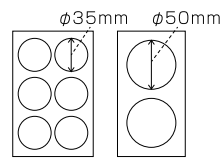

mt CASA Seal

[Japanese Washi material]