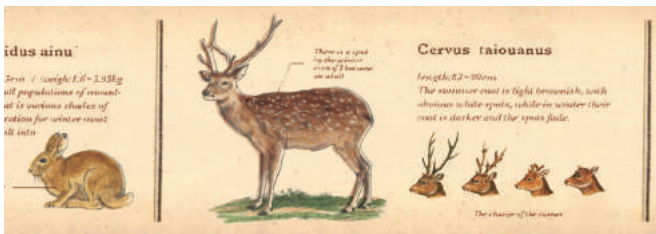

mt ex encyclopedia animal [30mm × 10m]

stock number	JAN
MTEX1P36Z	4 971910 181386
Size of package (mm)	Packs / Inner box
φ48 × H30	40packs