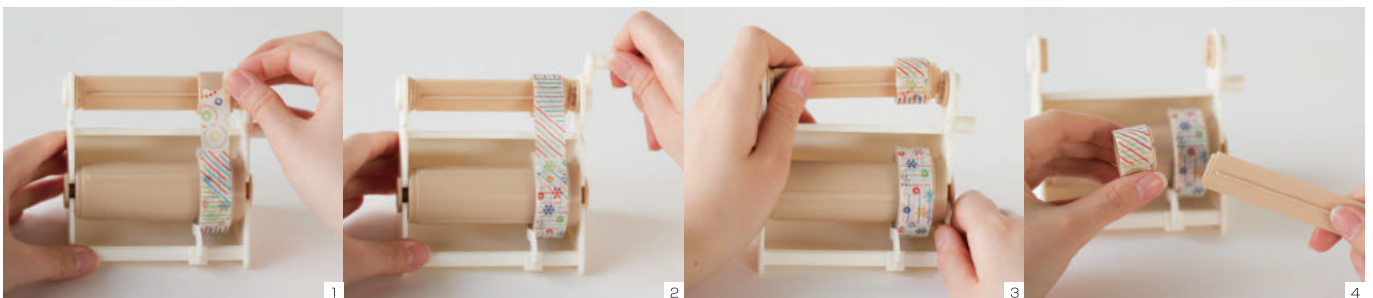

1 Place mt on the roller and fix the end of mt to the upper mini round core.

2 Rotate the small grip to transfer the lower mt to the upper roll.

3 After the desired amount of mt has been wound, cut mt with scissors or a cutter.

4 When completed, remove the mini masking tape from the holder.