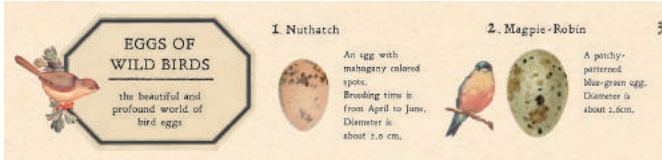

mt ex bird egg [21mm]

stock number		JAN	
MTEX1P122Z		4 971910 215067	
Size of package (mm)		Quantity in package	
Smallest package	φ48 × H21	1piece	
Inner box	W206 × D142 × H142	60packs	
Case	W640 × D310 × H315	12boxes