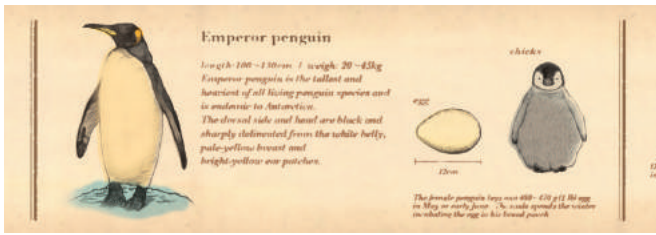

mt ex encyclopedia animal [30mm × 10m]

stock number	JAN
MTEX1P36Z	4 971910 181386
Size of package (mm)	Packs / Inner box
φ48 × H30	40packs

mt ex encyclopedia chocolate [30mm × 7m]

stock number	JAN
MTEX1P152Z	4 971910 238509
Size of package (mm)	Packs / Inner box
φ48 × H30	40packs