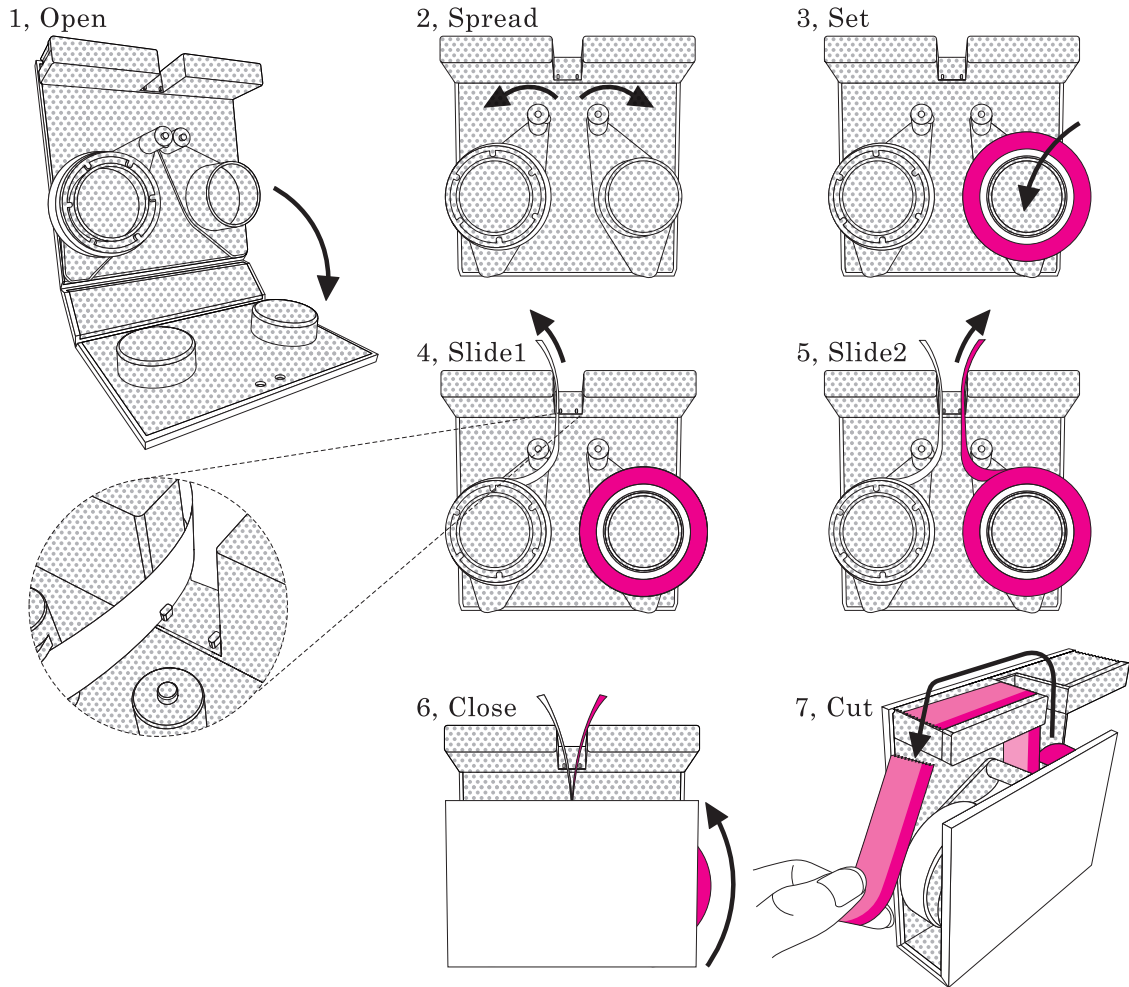

How to use “tape cutter twins”

Make your own sticky notes by putting the sticky side of 10 mm and 15 mm tape placed in the product together. It can be used as a tape cutter which can cut two types of tape.

2 rolls contained in plastic film width/length of tape: 10mm × 10m

Size of package (mm)		Quantity in package
Smallest package	φ41 × H20	2pieces
Inner box	W206 × D142 × H142	90packs
Case	W640 × D310 × H315	12boxes
Color		Stock number / JAN

refill tapes
for mt cutter twins
MTTCPO1Z