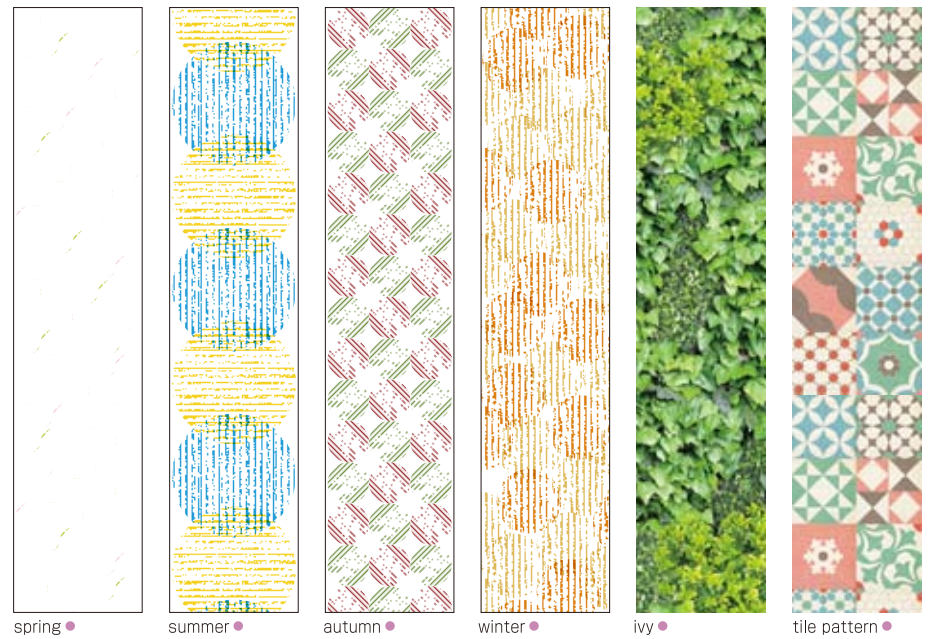

DECO

■ Tape: 50mm, 100mm, 200mm × 10m

● - new color